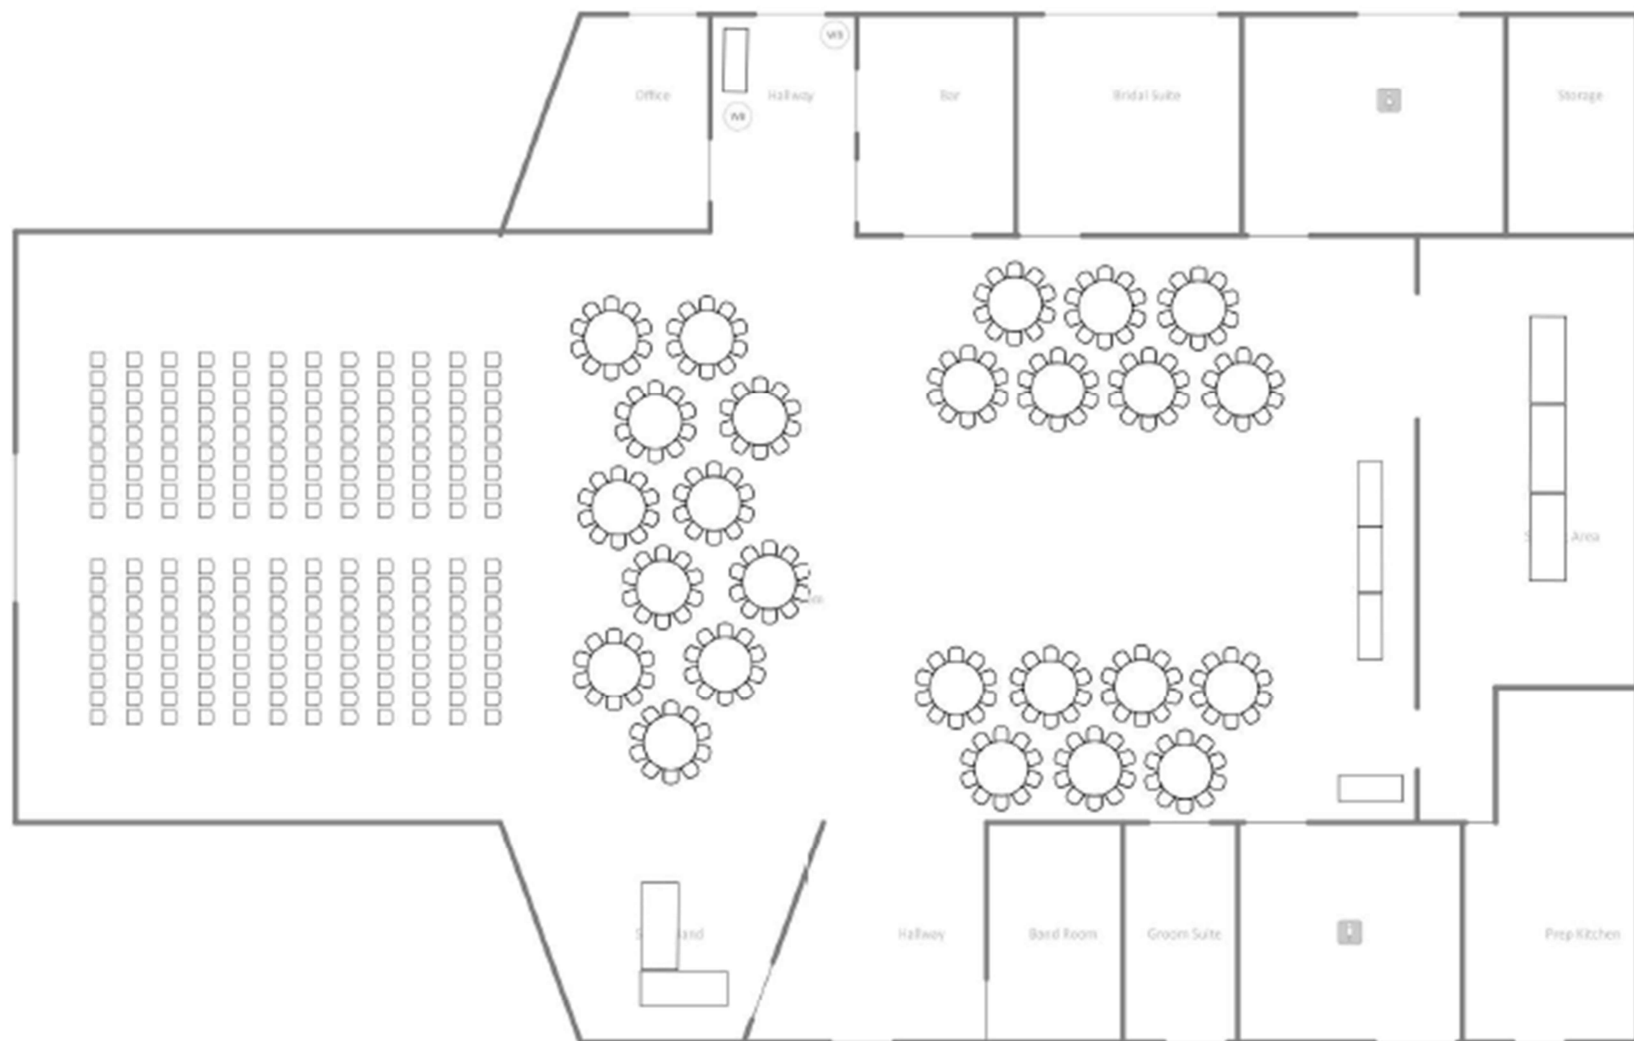

SHOWING:
25 tables x 10 chairs = 250 guests

OPTIONAL :
25 tables x 8 chairs + 200 guests

SHOWING:
25 tables x 8 chairs = 200 guests

OPTIONAL:
25 Tables x 10 chairs = 250 guests