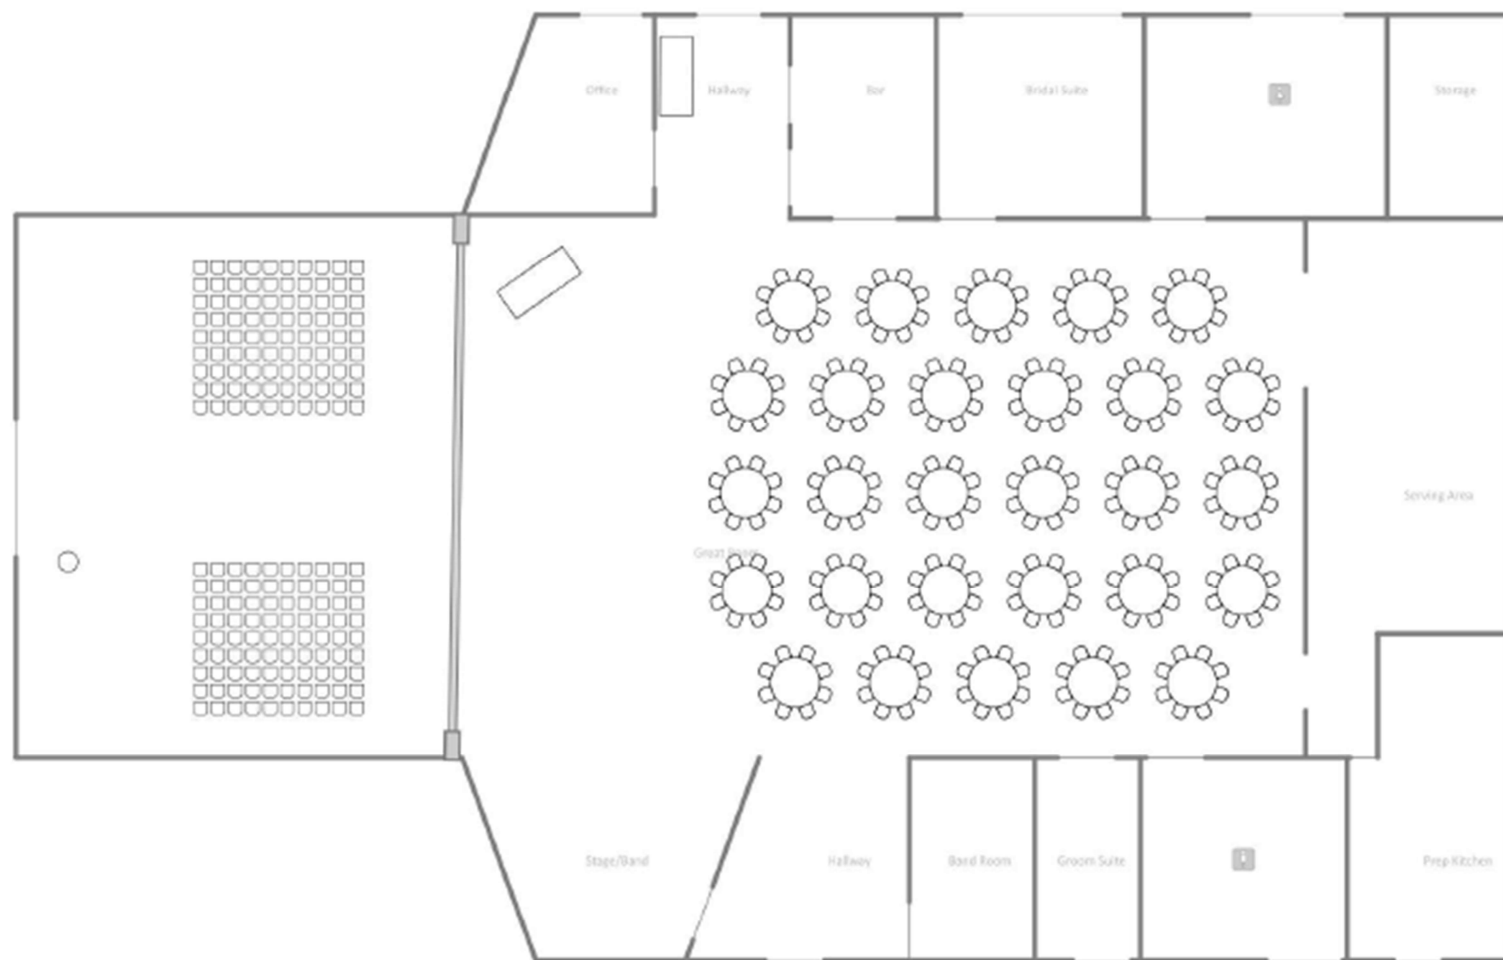

SHOWING:
25 tables x 10 chairs = 250 guests

OPTIONAL :
25 tables x 8 chairs + 200 guests

SHOWING:
25 tables x 8 chairs = 200 guests

OPTIONAL:
25 Tables x 10 chairs = 250 guests