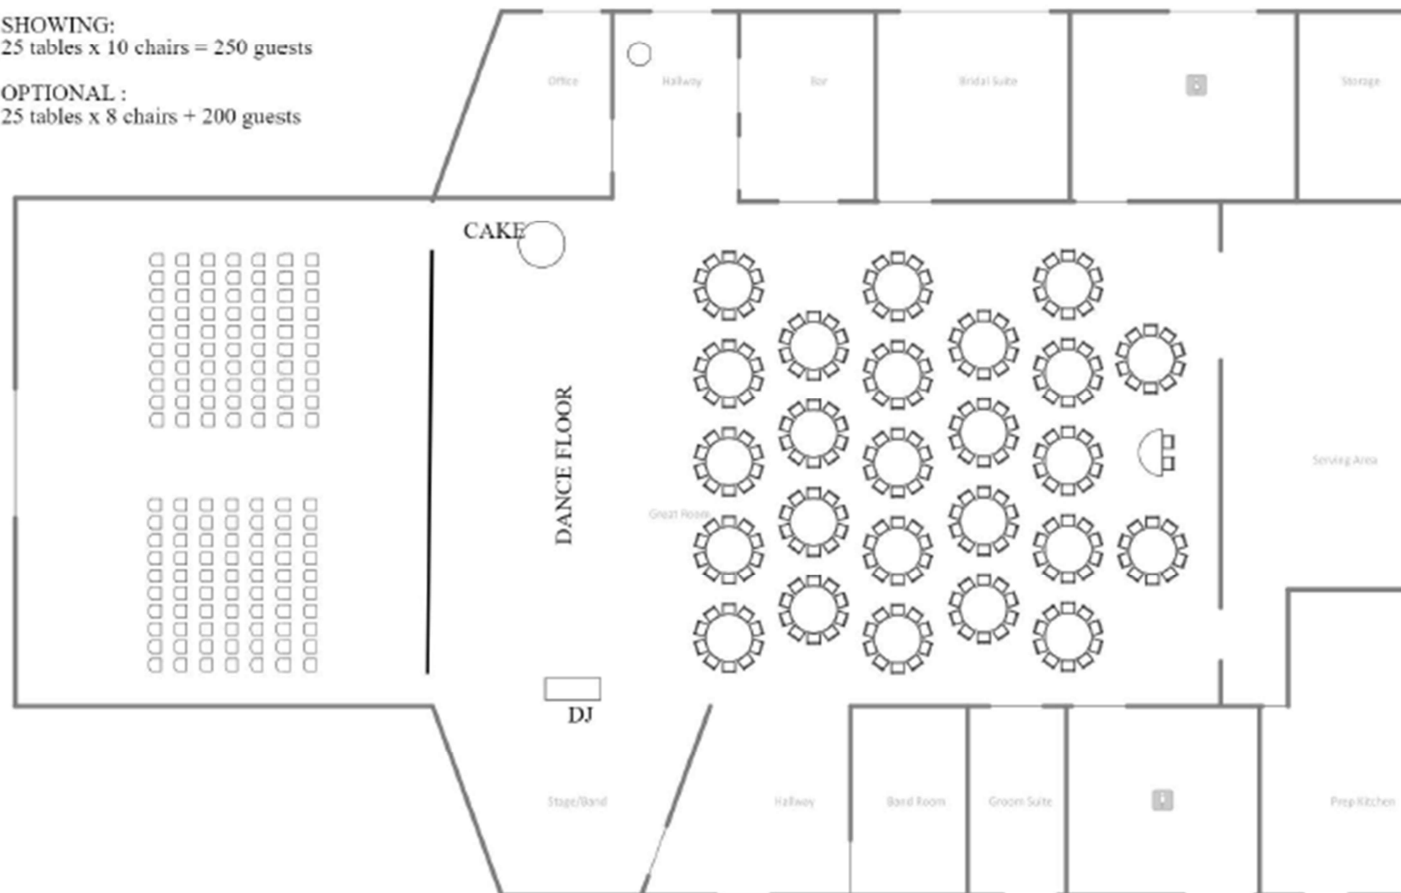

SHOWING:
25 tables x 10 chairs = 250 guests

OPTIONAL :
25 tables x 8 chairs + 200 guests

SHOWING:
25 tables x 8 chairs = 200 guests

OPTIONAL:
25 Tables x 10 chairs = 250 guests